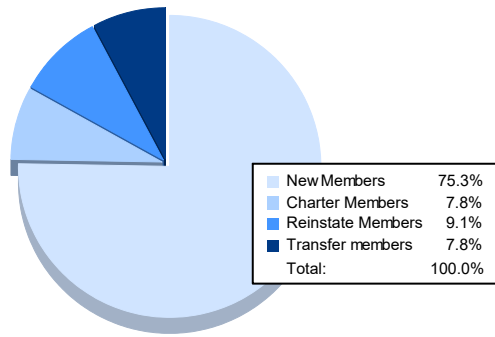

Year	New Clubs	Dropped Clubs	Gain/ Loss Clubs	New Members	Charter Members	Reinstate Members	Transfer Members	Total Member Added	Total Members Dropped	Gain/ Loss Members
2016-2017	1	0	1	111	22	6	13	152	208	-56
2017-2018	0	2	-2	99	0	4	32	135	227	-92
2018-2019	1	1	0	102	20	6	10	138	206	-68
2019-2020	0	0	0	82	2	2	8	94	208	-114
2020-2021	0	0	0	58	6	7	6	77	157	-80
<b>Average</b>	<b>0</b>	<b>1</b>	<b>0</b>	<b>90</b>	<b>10</b>	<b>5</b>	<b>14</b>	<b>119</b>	<b>201</b>	<b>-82</b>

### Membership Composition June 2021 Cumulative

### Gender Composition June 2021 Cumulative