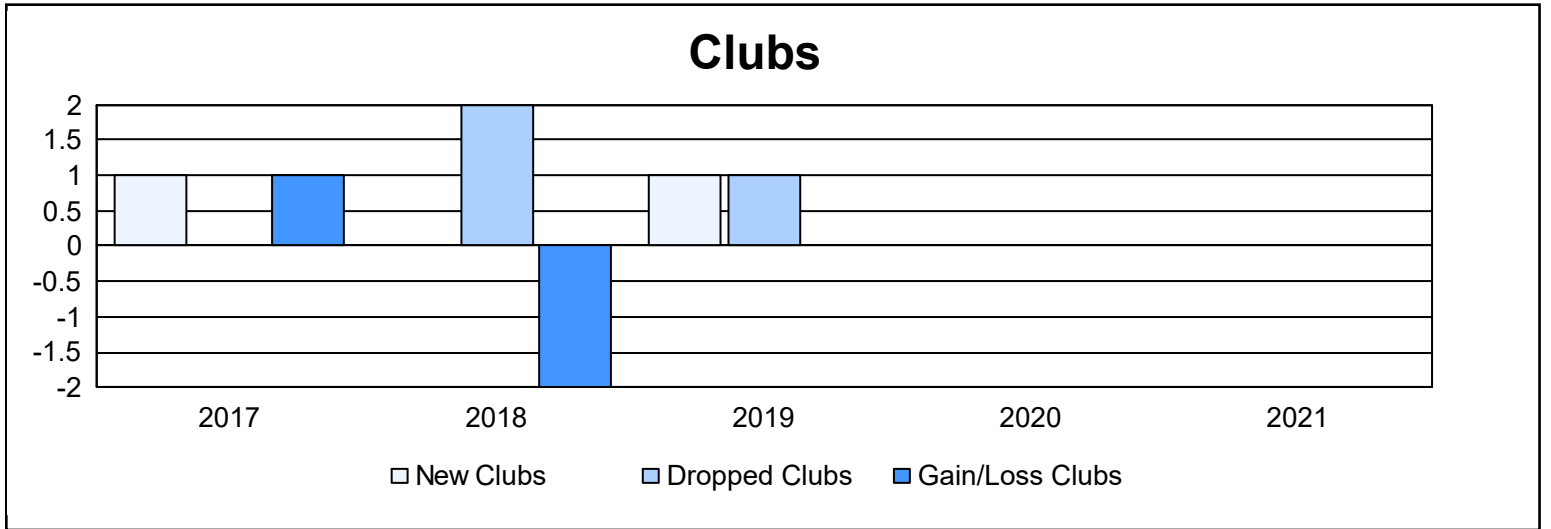

Year	New Clubs	Dropped Clubs	Gain/ Loss Clubs	New Members	Charter Members	Reinstate Members	Transfer Members	Total Member Added	Total Members Dropped	Gain/ Loss Members
2016-2017	1	0	1	111	22	6	13	152	208	-56
2017-2018	0	2	-2	99	0	4	32	135	227	-92
2018-2019	1	1	0	102	20	6	10	138	206	-68
2019-2020	0	0	0	82	2	2	8	94	208	-114
2020-2021	0	0	0	58	6	7	6	77	157	-80
<b>Average</b>	<b>0</b>	<b>1</b>	<b>0</b>	<b>90</b>	<b>10</b>	<b>5</b>	<b>14</b>	<b>119</b>	<b>201</b>	<b>-82</b>

### Membership Composition June 2021 Cumulative