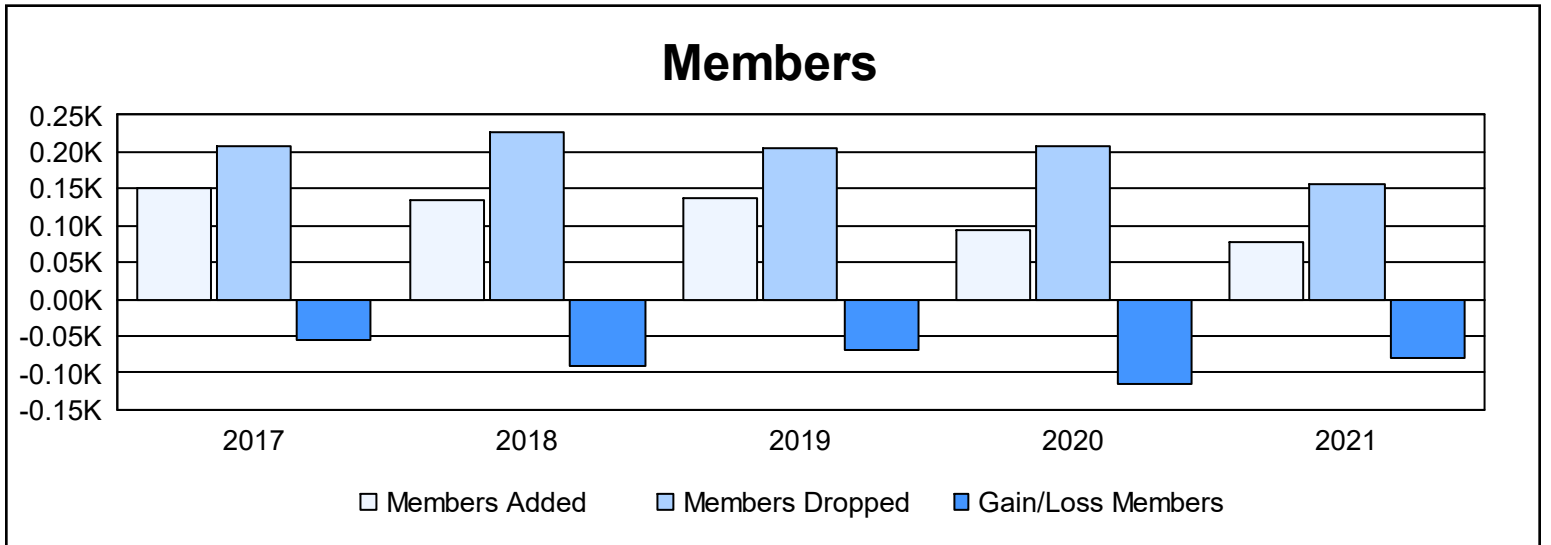

Year	New Clubs	Dropped Clubs	Gain/ Loss Clubs	New Members	Charter Members	Reinstate Members	Transfer Members	Total Member Added	Total Members Dropped	Gain/ Loss Members
2016-2017	1	0	1	111	22	6	13	152	208	-56
2017-2018	0	2	-2	99	0	4	32	135	227	-92
2018-2019	1	1	0	102	20	6	10	138	206	-68
2019-2020	0	0	0	82	2	2	8	94	208	-114
2020-2021	0	0	0	58	6	7	6	77	157	-80
<b>Average</b>	<b>0</b>	<b>1</b>	<b>0</b>	<b>90</b>	<b>10</b>	<b>5</b>	<b>14</b>	<b>119</b>	<b>201</b>	<b>-82</b>

### Membership Composition June 2021 Cumulative